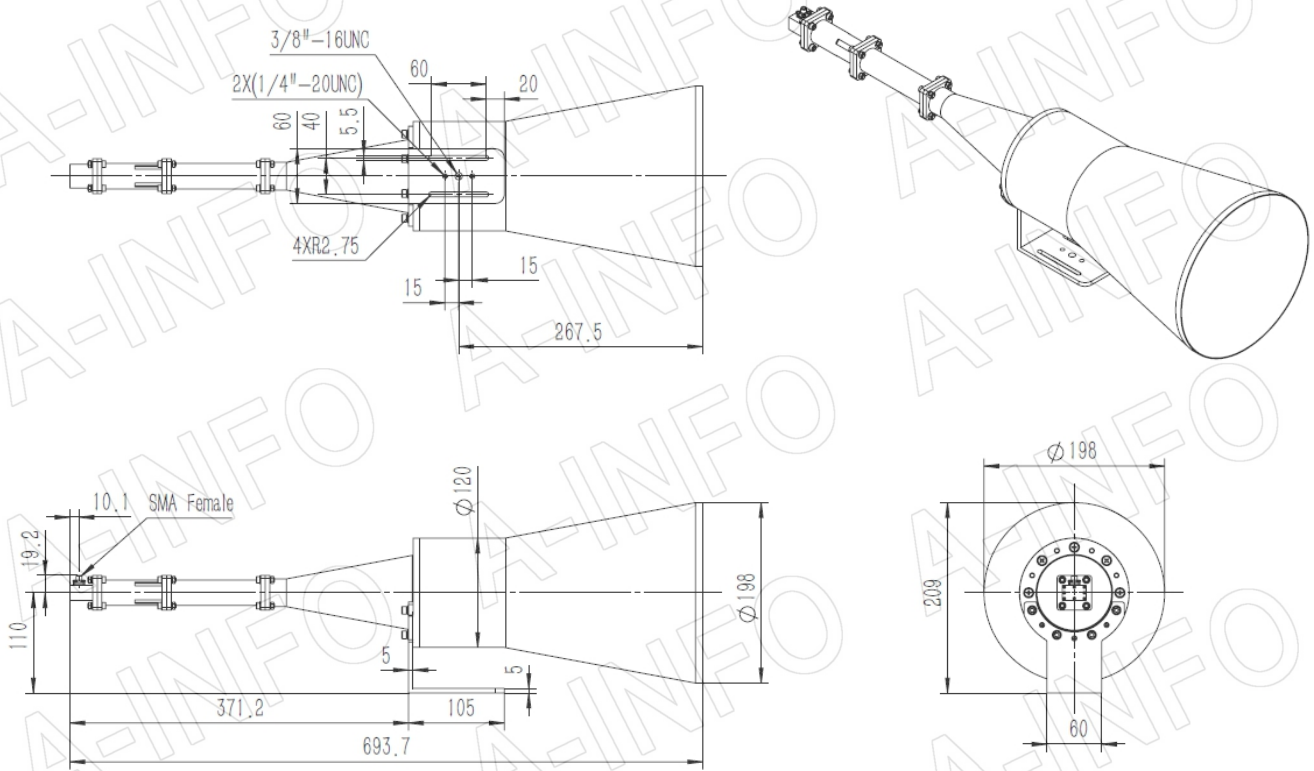

For reference only. See data sheet for the detailed specifications.

Technical Specification

Frequency Range(GHz)	11.0 – 14.0
Waveguide	WR75
Gain(dBic)	25 Typ.
Polarization	LHCP
Axial Ratio(dB)	0.8 Typ. ; 2.0 Max.
3dB Beamwidth(deg)	E Plane: 9 Typ.
	H Plane: 9 Typ.
VSWR	A Type: 1.15:1 Max.
	C Type: 1.50:1 Max.
Output	A Type: FBP120(UBR120)
	C Type: SMA-Female or N-Female or TNC-Female or 7mm or 3.5mm-Female
Material	Al
Finish	Silver Plated and Chemical Conversion Coating, Gray Paint
Size(mm)	A Type: 198 x 198 x 663.7
	C Type: 198 x 198 x 693.7
Net Weight(Kg)	A Type: 2.27 Around
	C Type: 2.32 Around

Outline Drawing (Size: mm)

FBP120 Output (P/N: LB-CNH-75-25-L16-A)

AINFO Inc.

China(Beijing): Tel: (+86) 10-6266-7326,
China(Chengdu): Tel: (+86) 28-8519-2786,
USA: Tel: (+1) 949-639-9688,

Page 1 of 8

(+86) 10-6266-7327 Fax: (+86) 10-6266-7379
(+86) 28-8519-3044 Fax: (+86) 28-8519-3068
(+1) 949-639-9608 Fax: (+1) 949-639-9670

Website: www.ainfoinc.com
Email: sales@ainfoinc.com

SMA-Female Output (P/N: LB-CNH-75-25-L16-C-SF)

For N-Female, TNC- Female, 7mm or 3.5mm-Female output outline drawing, please contact A-INFO.

SMA-Female Output with Round Mounting Bracket (Option, P/N: LB-CNH-75-25-MB)

For N-Female, TNC- Female, 7mm or 3.5mm-Female output outline drawing, please contact A-INFO.

SMA-Female Output with L Type Mounting Bracket (Option, P/N: LB-CNH-75-25-L)

For N-Female, TNC- Female, 7mm or 3.5mm-Female output outline drawing, please contact A-INFO.