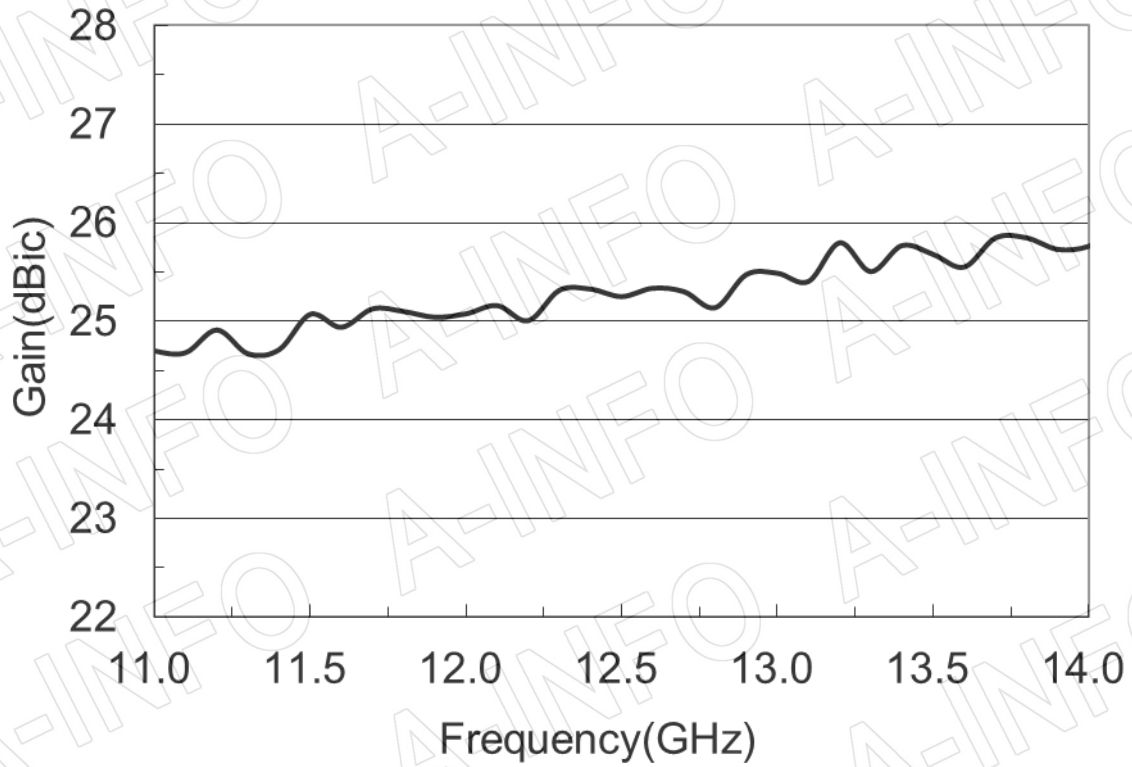

Test Results

1. Gain