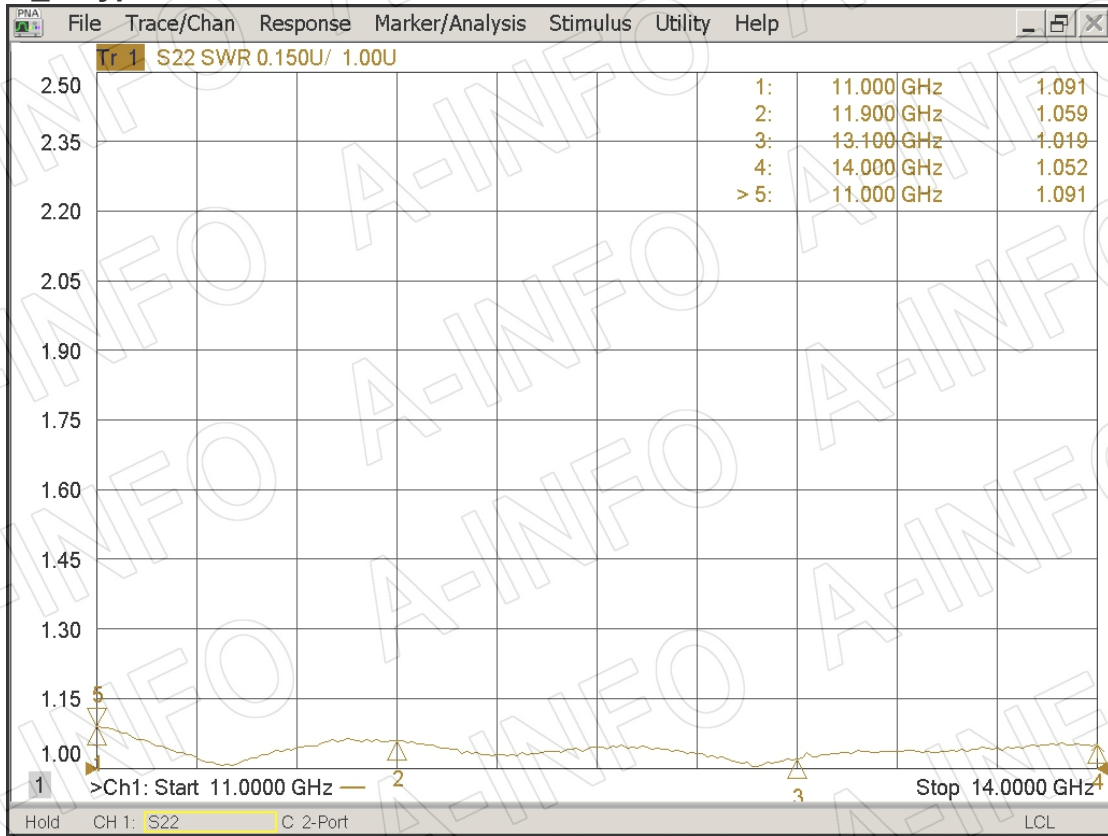

For reference only. See data sheet for the detailed specifications.

Technical Specification

Frequency Range(GHz)	11.0 – 14.0
Waveguide	WR75
Gain(dBic)	25 Typ.
Polarization	LHCP
Axial Ratio(dB)	0.8 Typ. ; 2.0 Max.
3dB Beamwidth(deg)	E Plane: 9 Typ.
	H Plane: 9 Typ.
VSWR	A Type: 1.15:1 Max.
	C Type: 1.50:1 Max.
Output	A Type: FBP120(UBR120)
	C Type: SMA-Female or N-Female or TNC-Female or 7mm or 3.5mm-Female
Material	Al
Finish	Silver Plated and Chemical Conversion Coating, Gray Paint
Size(mm)	A Type: 198 x 198 x 663.7
	C Type: 198 x 198 x 693.7
Net Weight(Kg)	A Type: 2.27 Around
	C Type: 2.32 Around

Website: www.ainfoinc.com
Email: sales@ainfoinc.com

Test Results

1. Gain

2. Axial Ratio

3. VSWR_A Type

VSWR_C Type

4. Pattern

AINFO Inc.