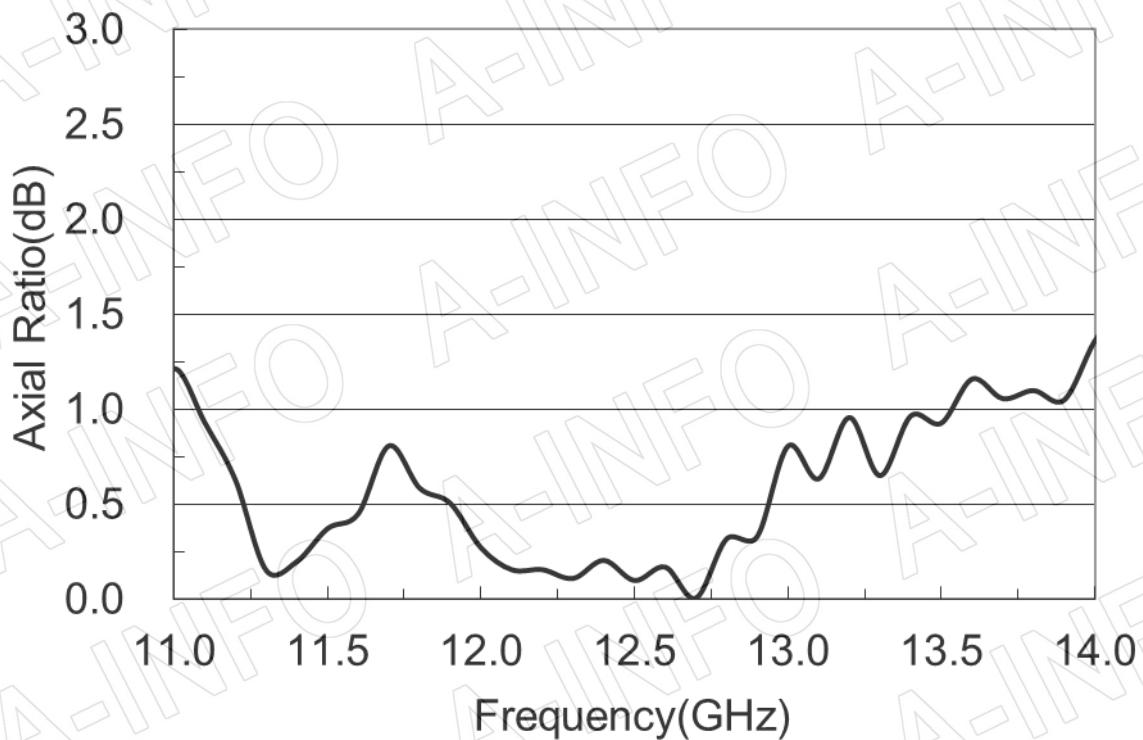

2. Axial Ratio