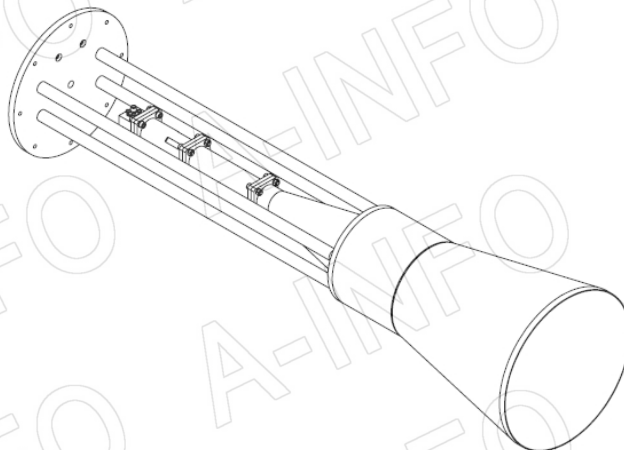

For reference only. See data sheet for the detailed specifications.

Technical Specification

Frequency Range(GHz)	11.0 – 14.0
Waveguide	WR75
Gain(dBic)	25 Typ.
Polarization	LHCP
Axial Ratio(dB)	0.8 Typ. ; 2.0 Max.
3dB Beamwidth(deg)	E Plane: 9 Typ.
	H Plane: 9 Typ.
VSWR	A Type: 1.15:1 Max.
	C Type: 1.50:1 Max.
Output	A Type: FBP120(UBR120)
	C Type: SMA-Female or N-Female or TNC-Female or 7mm or 3.5mm-Female
Material	Al
Finish	Silver Plated and Chemical Conversion Coating, Gray Paint
Size(mm)	A Type: 198 x 198 x 663.7
	C Type: 198 x 198 x 693.7
Net Weight(Kg)	A Type: 2.27 Around
	C Type: 2.32 Around

Website: www.ainfoinc.com
Email: sales@ainfoinc.com

SMA-Female Output (P/N: LB-CNH-75-25-L16-C-SF)

For N-Female, TNC- Female, 7mm or 3.5mm-Female output outline drawing, please contact A-INFO.

SMA-Female Output with Round Mounting Bracket (Option, P/N: LB-CNH-75-25-MB)

For N-Female, TNC- Female, 7mm or 3.5mm-Female output outline drawing, please contact A-INFO.

SMA-Female Output with L Type Mounting Bracket (Option, P/N: LB-CNH-75-25-L)

For N-Female, TNC- Female, 7mm or 3.5mm-Female output outline drawing, please contact A-INFO.