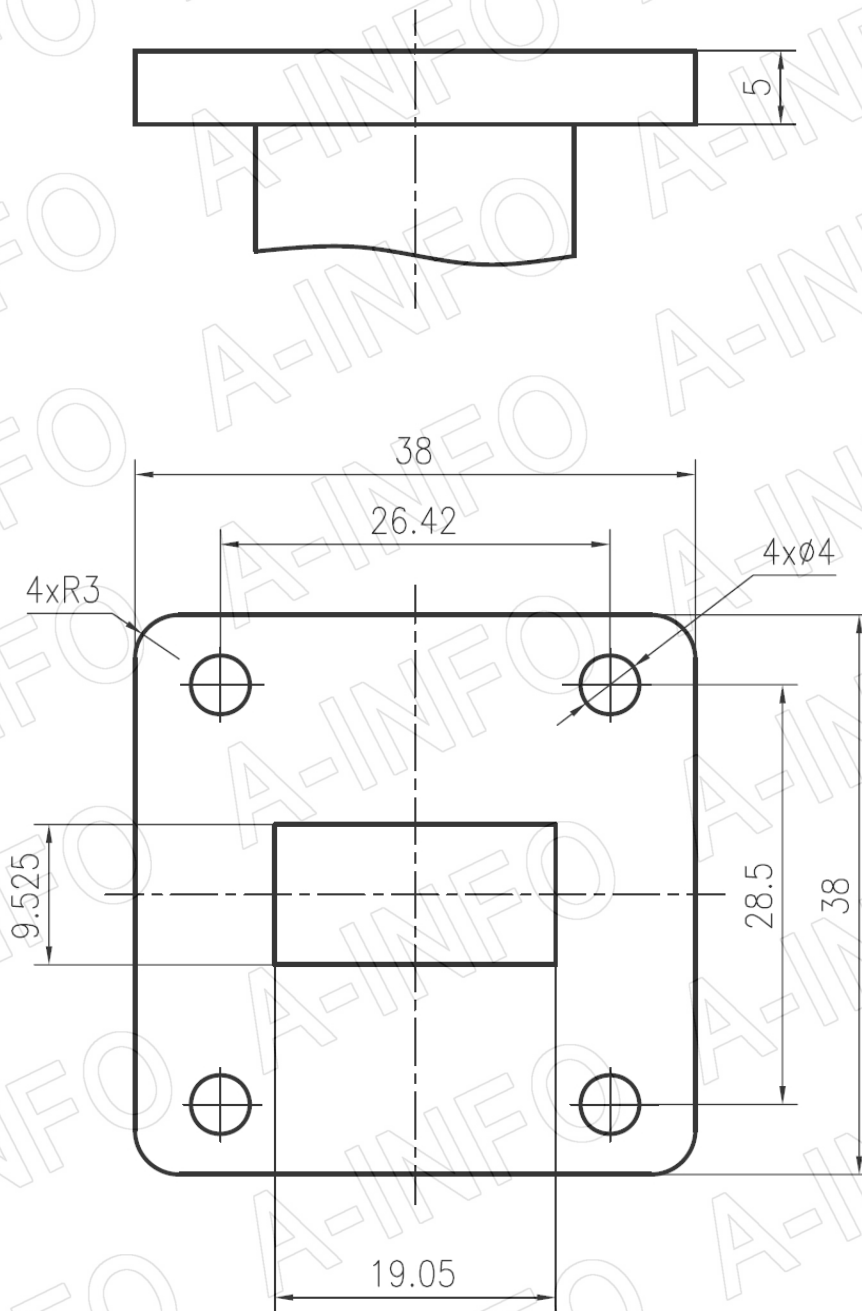

For reference only. See data sheet for the detailed specifications.

Technical Specification

Frequency Range(GHz)	11.0 – 14.0
Waveguide	WR75
Gain(dBic)	25 Typ.
Polarization	LHCP
Axial Ratio(dB)	0.8 Typ. ; 2.0 Max.
3dB Beamwidth(deg)	E Plane: 9 Typ.
	H Plane: 9 Typ.
VSWR	A Type: 1.15:1 Max.
	C Type: 1.50:1 Max.
Output	A Type: FBP120(UBR120)
	C Type: SMA-Female or N-Female or TNC-Female or 7mm or 3.5mm-Female
Material	Al
Finish	Silver Plated and Chemical Conversion Coating, Gray Paint
Size(mm)	A Type: 198 x 198 x 663.7
	C Type: 198 x 198 x 693.7
Net Weight(Kg)	A Type: 2.27 Around
	C Type: 2.32 Around

Website: www.ainfoinc.com
Email: sales@ainfoinc.com

SMA-Female Output (P/N: LB-CNH-75-25-L16-C-SF)

For N-Female, TNC- Female, 7mm or 3.5mm-Female output outline drawing, please contact A-INFO.

SMA-Female Output with Round Mounting Bracket (Option, P/N: LB-CNH-75-25-MB)

For N-Female, TNC- Female, 7mm or 3.5mm-Female output outline drawing, please contact A-INFO.

SMA-Female Output with L Type Mounting Bracket (Option, P/N: LB-CNH-75-25-L)

For N-Female, TNC- Female, 7mm or 3.5mm-Female output outline drawing, please contact A-INFO.

Flange Drawing (Size: mm)

FBP120

AINFO Inc.

China(Beijing): Tel: (+86) 10-6266-7326,
China(Chengdu): Tel: (+86) 28-8519-2786,
USA : Tel: (+1) 949-639-9688,

Page 4 of 8

(+86) 10-6266-7327 Fax: (+86) 10-6266-7379
(+86) 28-8519-3044 Fax: (+86) 28-8519-3068
(+1) 949-639-9608 Fax: (+1) 949-639-9670