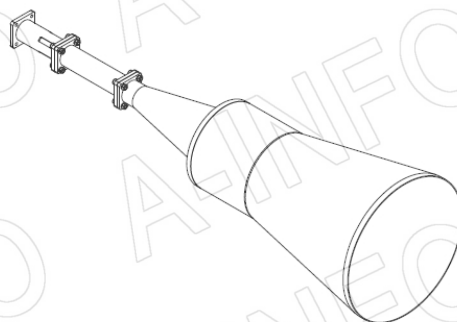

Outline Drawing (Size: mm)

FBP120 Output (P/N: LB-CNH-75-25-L16-A)

AINFO Inc.

China(Beijing): Tel: (+86) 10-6266-7326,
China(Chengdu): Tel: (+86) 28-8519-2786,
USA: Tel: (+1) 949-639-9688,

Page 1 of 8

(+86) 10-6266-7327 Fax: (+86) 10-6266-7379
(+86) 28-8519-3044 Fax: (+86) 28-8519-3068
(+1) 949-639-9608 Fax: (+1) 949-639-9670

Website: www.ainfoinc.com
Email: sales@ainfoinc.com