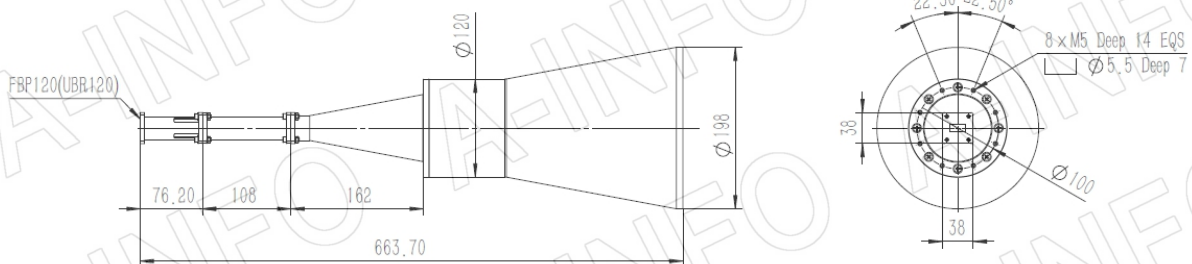

For reference only. See data sheet for the detailed specifications.

Technical Specification

Frequency Range(GHz)	11.0 – 14.0
Waveguide	WR75
Gain(dBic)	25 Typ.
Polarization	LHCP
Axial Ratio(dB)	0.8 Typ. ; 2.0 Max.
3dB Beamwidth(deg)	E Plane: 9 Typ.
	H Plane: 9 Typ.
VSWR	A Type: 1.15:1 Max.
	C Type: 1.50:1 Max.
Output	A Type: FBP120(UBR120)
	C Type: SMA-Female or N-Female or TNC-Female or 7mm or 3.5mm-Female
Material	Al
Finish	Silver Plated and Chemical Conversion Coating, Gray Paint
Size(mm)	A Type: 198 x 198 x 663.7
	C Type: 198 x 198 x 693.7
Net Weight(Kg)	A Type: 2.27 Around
	C Type: 2.32 Around

Outline Drawing (Size: mm)

FBP120 Output (P/N: LB-CNH-75-25-L16-A)

AINFO Inc.

China(Beijing): Tel: (+86) 10-6266-7326,
China(Chengdu): Tel: (+86) 28-8519-2786,
USA: Tel: (+1) 949-639-9688,

Page 1 of 8

(+86) 10-6266-7327 Fax: (+86) 10-6266-7379
(+86) 28-8519-3044 Fax: (+86) 28-8519-3068
(+1) 949-639-9608 Fax: (+1) 949-639-9670

Website: www.ainfoinc.com
Email: sales@ainfoinc.com

SMA-Female Output (P/N: LB-CNH-75-25-L16-C-SF)

For N-Female, TNC- Female, 7mm or 3.5mm-Female output outline drawing, please contact A-INFO.

SMA-Female Output with Round Mounting Bracket (Option, P/N: LB-CNH-75-25-MB)

For N-Female, TNC- Female, 7mm or 3.5mm-Female output outline drawing, please contact A-INFO.

SMA-Female Output with L Type Mounting Bracket (Option, P/N: LB-CNH-75-25-L)

For N-Female, TNC- Female, 7mm or 3.5mm-Female output outline drawing, please contact A-INFO.