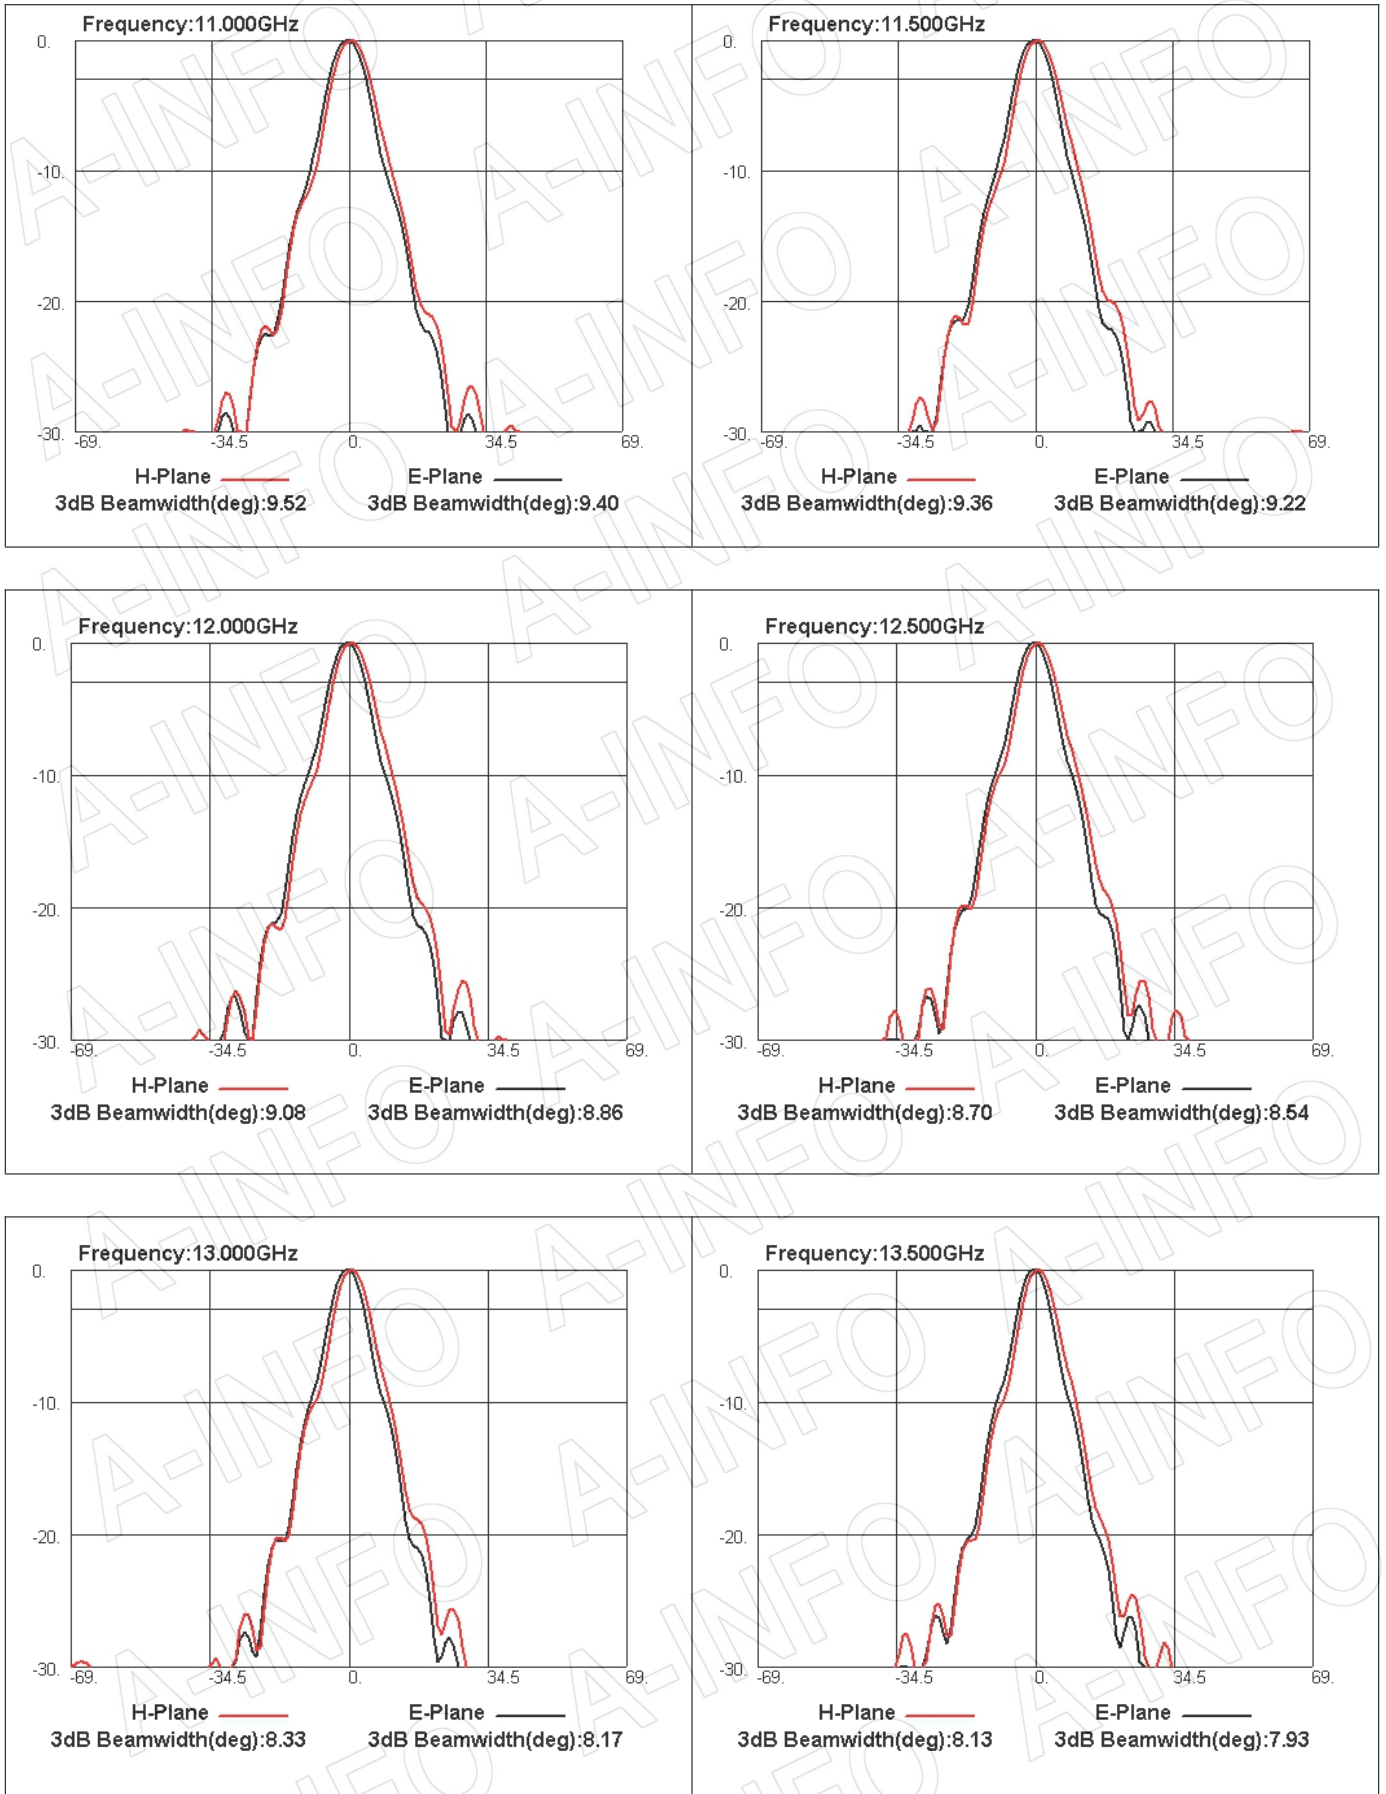

For reference only. See data sheet for the detailed specifications.

Technical Specification

Frequency Range(GHz)	11.0 – 14.0
Waveguide	WR75
Gain(dBic)	25 Typ.
Polarization	LHCP
Axial Ratio(dB)	0.8 Typ. ; 2.0 Max.
3dB Beamwidth(deg)	E Plane: 9 Typ.
	H Plane: 9 Typ.
VSWR	A Type: 1.15:1 Max.
	C Type: 1.50:1 Max.
Output	A Type: FBP120(UBR120)
	C Type: SMA-Female or N-Female or TNC-Female or 7mm or 3.5mm-Female
Material	Al
Finish	Silver Plated and Chemical Conversion Coating, Gray Paint
Size(mm)	A Type: 198 x 198 x 663.7
	C Type: 198 x 198 x 693.7
Net Weight(Kg)	A Type: 2.27 Around
	C Type: 2.32 Around

Website: www.ainfoinc.com
Email: sales@ainfoinc.com

Test Results

1. Gain

2. Axial Ratio

3. VSWR_A Type

VSWR_C Type

4. Pattern

AINFO Inc.