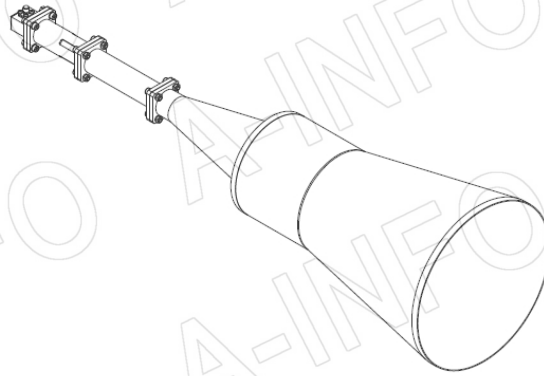

For reference only. See data sheet for the detailed specifications.

Technical Specification

Frequency Range(GHz)	11.0 – 14.0
Waveguide	WR75
Gain(dBic)	25 Typ.
Polarization	LHCP
Axial Ratio(dB)	0.8 Typ. ; 2.0 Max.
3dB Beamwidth(deg)	E Plane: 9 Typ.
	H Plane: 9 Typ.
VSWR	A Type: 1.15:1 Max.
	C Type: 1.50:1 Max.
Output	A Type: FBP120(UBR120)
	C Type: SMA-Female or N-Female or TNC-Female or 7mm or 3.5mm-Female
Material	Al
Finish	Silver Plated and Chemical Conversion Coating, Gray Paint
Size(mm)	A Type: 198 x 198 x 663.7
	C Type: 198 x 198 x 693.7
Net Weight(Kg)	A Type: 2.27 Around
	C Type: 2.32 Around

Outline Drawing (Size: mm)

FBP120 Output (P/N: LB-CNH-75-25-L16-A)

AINFO Inc.

China(Beijing): Tel: (+86) 10-6266-7326,
China(Chengdu): Tel: (+86) 28-8519-2786,
USA: Tel: (+1) 949-639-9688,

Page 1 of 8

(+86) 10-6266-7327 Fax: (+86) 10-6266-7379
(+86) 28-8519-3044 Fax: (+86) 28-8519-3068
(+1) 949-639-9608 Fax: (+1) 949-639-9670

Website: www.ainfoinc.com
Email: sales@ainfoinc.com

SMA-Female Output (P/N: LB-CNH-75-25-L16-C-SF)

For N-Female, TNC- Female, 7mm or 3.5mm-Female output outline drawing, please contact A-INFO.

SMA-Female Output with Round Mounting Bracket (Option, P/N: LB-CNH-75-25-MB)

For N-Female, TNC- Female, 7mm or 3.5mm-Female output outline drawing, please contact A-INFO.

SMA-Female Output with L Type Mounting Bracket (Option, P/N: LB-CNH-75-25-L)

For N-Female, TNC- Female, 7mm or 3.5mm-Female output outline drawing, please contact A-INFO.