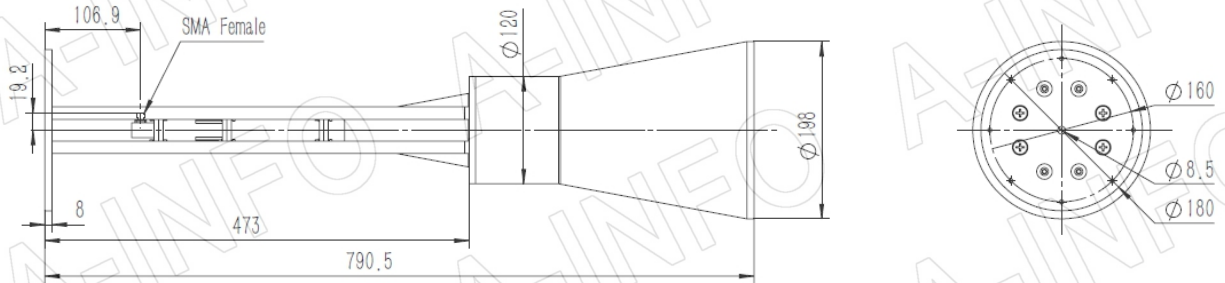

For reference only. See data sheet for the detailed specifications.

Technical Specification

Frequency Range(GHz)	11.0 – 14.0
Waveguide	WR75
Gain(dBic)	25 Typ.
Polarization	LHCP
Axial Ratio(dB)	0.8 Typ. ; 2.0 Max.
3dB Beamwidth(deg)	E Plane: 9 Typ.
	H Plane: 9 Typ.
VSWR	A Type: 1.15:1 Max.
	C Type: 1.50:1 Max.
Output	A Type: FBP120(UBR120)
	C Type: SMA-Female or N-Female or TNC-Female or 7mm or 3.5mm-Female
Material	Al
Finish	Silver Plated and Chemical Conversion Coating, Gray Paint
Size(mm)	A Type: 198 x 198 x 663.7
	C Type: 198 x 198 x 693.7
Net Weight(Kg)	A Type: 2.27 Around
	C Type: 2.32 Around

Website: www.ainfoinc.com
Email: sales@ainfoinc.com

SMA-Female Output (P/N: LB-CNH-75-25-L16-C-SF)

For N-Female, TNC- Female, 7mm or 3.5mm-Female output outline drawing, please contact A-INFO.

SMA-Female Output with Round Mounting Bracket (Option, P/N: LB-CNH-75-25-MB)

For N-Female, TNC- Female, 7mm or 3.5mm-Female output outline drawing, please contact A-INFO.

SMA-Female Output with L Type Mounting Bracket (Option, P/N: LB-CNH-75-25-L)

For N-Female, TNC- Female, 7mm or 3.5mm-Female output outline drawing, please contact A-INFO.