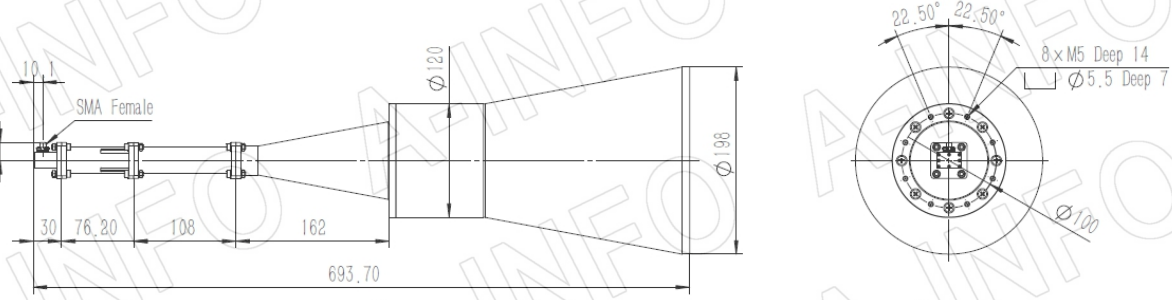

For reference only. See data sheet for the detailed specifications.

Technical Specification

Frequency Range(GHz)	11.0 – 14.0
Waveguide	WR75
Gain(dBic)	25 Typ.
Polarization	LHCP
Axial Ratio(dB)	0.8 Typ. ; 2.0 Max.
3dB Beamwidth(deg)	E Plane: 9 Typ.
	H Plane: 9 Typ.
VSWR	A Type: 1.15:1 Max.
	C Type: 1.50:1 Max.
Output	A Type: FBP120(UBR120)
	C Type: SMA-Female or N-Female or TNC-Female or 7mm or 3.5mm-Female
Material	Al
Finish	Silver Plated and Chemical Conversion Coating, Gray Paint
Size(mm)	A Type: 198 x 198 x 663.7
	C Type: 198 x 198 x 693.7
Net Weight(Kg)	A Type: 2.27 Around
	C Type: 2.32 Around

Outline Drawing (Size: mm)

FBP120 Output (P/N: LB-CNH-75-25-L16-A)

AINFO Inc.

China(Beijing): Tel: (+86) 10-6266-7326,
China(Chengdu): Tel: (+86) 28-8519-2786,
USA: Tel: (+1) 949-639-9688,

Page 1 of 8

(+86) 10-6266-7327 Fax: (+86) 10-6266-7379
(+86) 28-8519-3044 Fax: (+86) 28-8519-3068
(+1) 949-639-9608 Fax: (+1) 949-639-9670

Website: www.ainfoinc.com
Email: sales@ainfoinc.com

SMA-Female Output (P/N: LB-CNH-75-25-L16-C-SF)

For N-Female, TNC- Female, 7mm or 3.5mm-Female output outline drawing, please contact A-INFO.

SMA-Female Output with Round Mounting Bracket (Option, P/N: LB-CNH-75-25-MB)

For N-Female, TNC- Female, 7mm or 3.5mm-Female output outline drawing, please contact A-INFO.

SMA-Female Output with L Type Mounting Bracket (Option, P/N: LB-CNH-75-25-L)

For N-Female, TNC- Female, 7mm or 3.5mm-Female output outline drawing, please contact A-INFO.